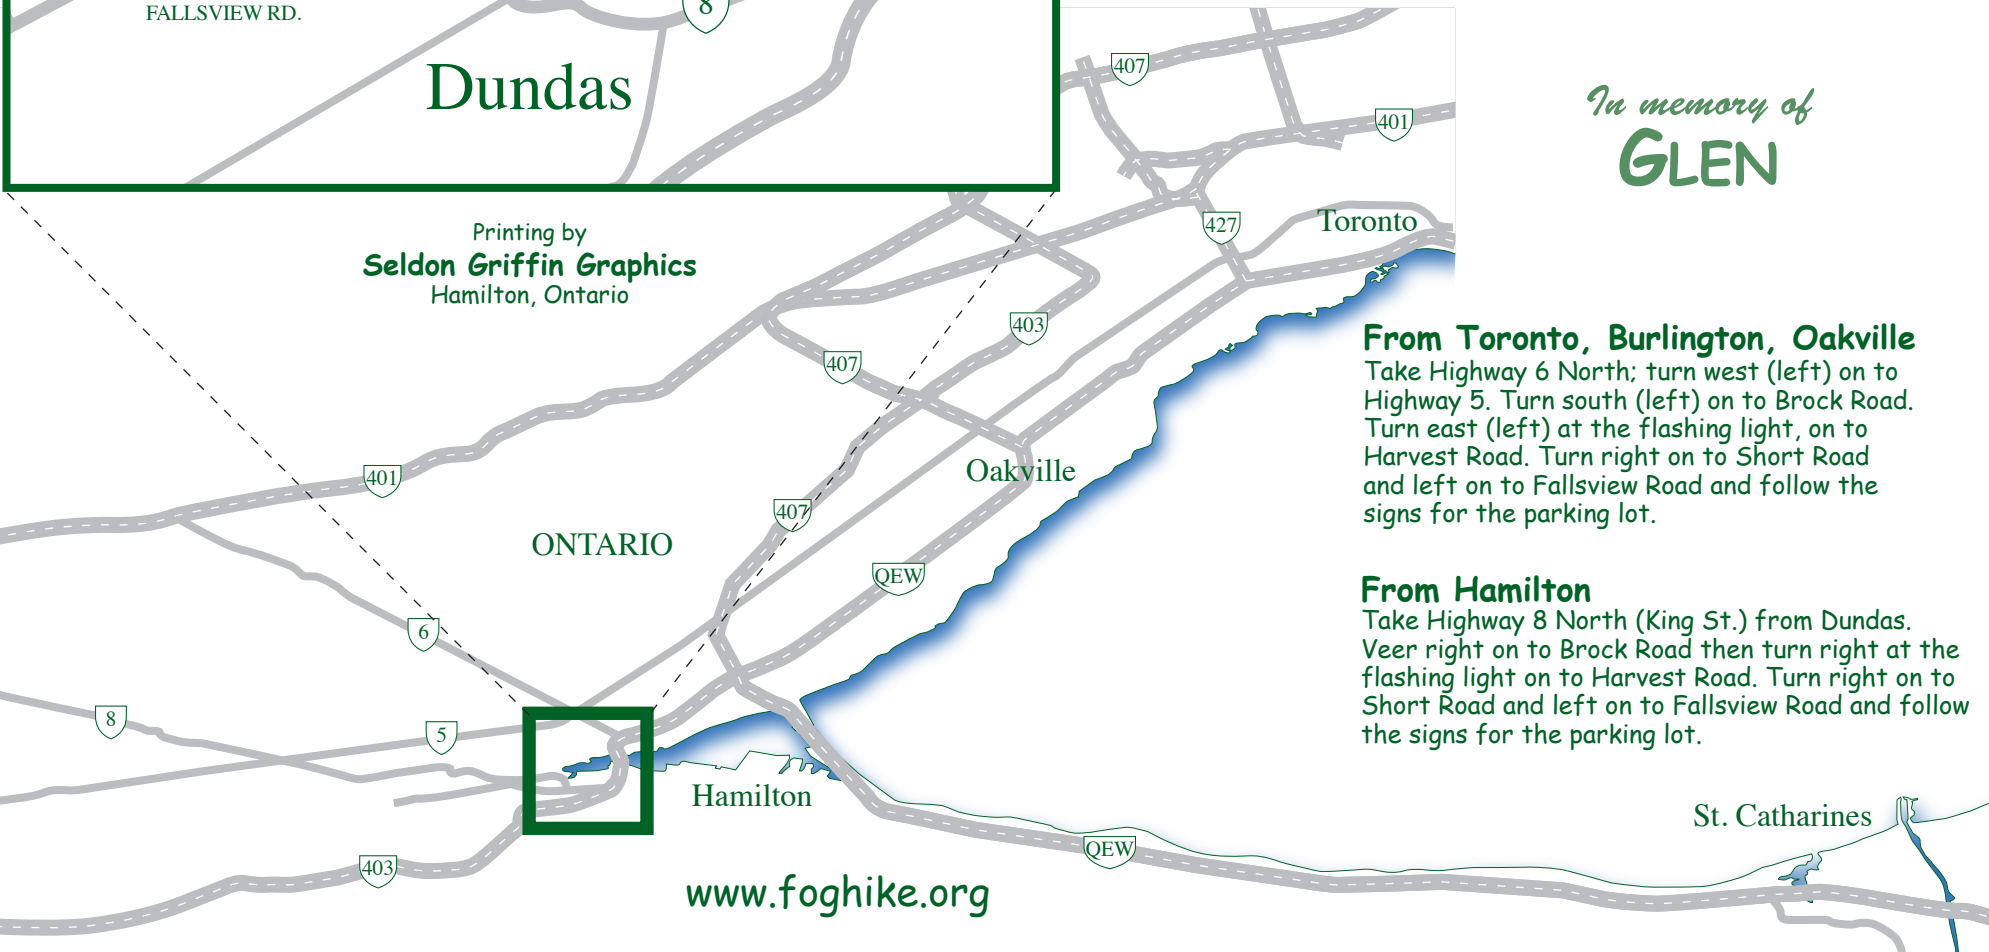

From Kitchener/Waterloo

Follow Highway 8 south and turn east (left) on Highway 5. Turn south (right) on to Brock Road. Turn east (left) at the flashing light, on to Harvest Road. Turn right on to Short Road and left on to Fallsview Road and follow the signs for the parking lot.

From London, Brantford

Take Highway 403 and exit at Highway 52. Go north and then turn east (right) on to Highway 5. Turn south (right) on to Brock Road. Turn east (left) at the flashing light, on to Harvest Road. Turn right on to Short Road and left on to Fallsview Road and follow the signs for the parking lot.

Printing by
Seldon Griffin Graphics
Hamilton, Ontario

In memory of
GLEN

From Toronto, Burlington, Oakville

Take Highway 6 North; turn west (left) on to Highway 5. Turn south (left) on to Brock Road. Turn east (left) at the flashing light, on to Harvest Road. Turn right on to Short Road and left on to Fallsview Road and follow the signs for the parking lot.

From Hamilton

Take Highway 8 North (King St.) from Dundas. Veer right on to Brock Road then turn right at the flashing light on to Harvest Road. Turn right on to Short Road and left on to Fallsview Road and follow the signs for the parking lot.